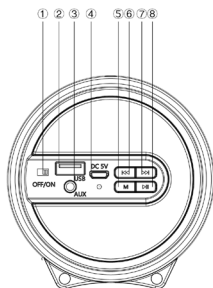

### SPECIFICATION

Product size:	Φ 96 * 226 (L) mm
Horn Size:	2.5 inch
Horn output:	6W*4Ω
Battery Capacity:	2200mAh
Frequency Response:	100-20Khz
Power supply:	DC5V
USB/SD support:	MAXIMUM 32GB

## CONTROL PANEL

1. ON/OFF Button
2. USB port
3. Aux-in jack
4. Charging jack
5. Mode (Switch Wireless, USB disk FM and AUX-IN state)
6. Backward/Volume down
7. Forward/Volume up
8. Play/Pause