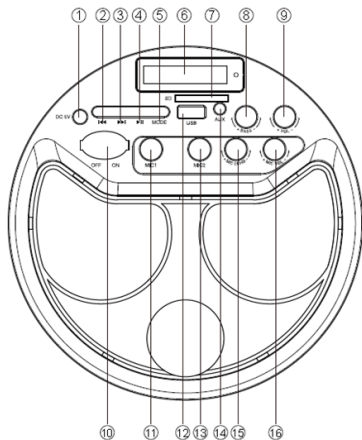

## FEATURES

1. 2.1 channel portable Bluetooth Speaker with 6 inch subwoofer;
2. Output very clear sound and heavy bass, dynamic sound effect;
3. Features A2DP Bluetooth: wirelessly stream music from any Bluetooth-enabled device;
4. Secure simple pairing for user-friendly operation;
5. 10 meters operating range;
6. USB and SD card inputs;
7. FM radio;
8. Microphone input;
9. With Line-in function, suitable for PC, MID, TV and other audio devices;
10. Side panel control for volume and bass;
11. Built-in lithium rechargeable battery 4000mAh;

## SPECIFICATION

Product size:	Ø 225*310(L) mm
Horn Size:	3 inch
Subwoofer Size:	6 inch
Horn output:	3W*2,4Ω
Subwoofer output:	15W, 4Ω
Battery Capacity:	4000mAh
Frequency Response:	100-20Khz
Power supply:	DC5V
USB/SD supporting:	MAXIMUM 32GB

## CONTROL PANEL

1. Charging jack
2. Backward
3. Forward
4. Play/Pause
5. Mode  
(Switch Bluetooth, USB disk, SD, FM and AUX-IN)
6. LED display
7. SD slot
8. Bass knob
9. Volume knob
10. On/Off button
11. Mic input 1
12. USB port
13. Mic input 2
14. Aux-in jack
15. Mic Echo knob
16. Mic volume knob