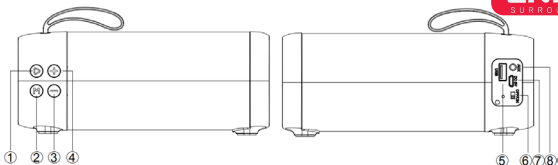

SPECIFICATION

Subwoofer Size:	2 inch
Subwoofer output:	7.5W*4Ω
Battery Capacity:	1500mAh
Frequency Response:	100-20Khz
Power supply:	DC5V
USB/SD support:	MAXIMUM 32GB

CONTROL PANEL

1. Play/Pause/TWS (Long press)
2. Mode (Switch Wireless, USB disk, FM and AUX-IN state)
3. Backward (short press)/ volume up(Long press)
4. Forward(short press)/ volume down(Long press)
5. USB port
6. On/Off button
7. Charging jack
8. Aux-in jack